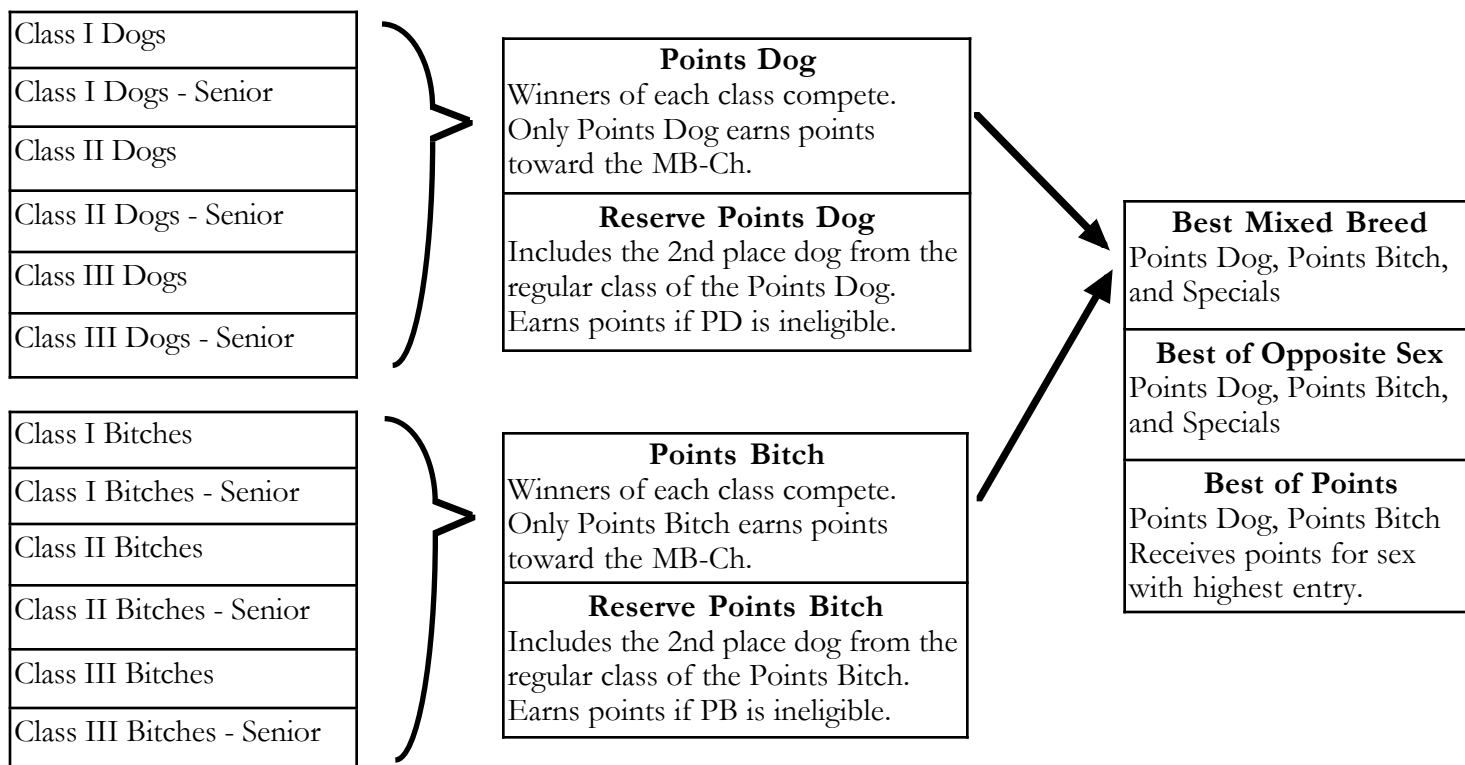

Mixed Breed Conformation Class Advancement Chart

Class I: under 15" Class II: 15" to under 22" Class III: 22" and up Senior: 6yrs and older